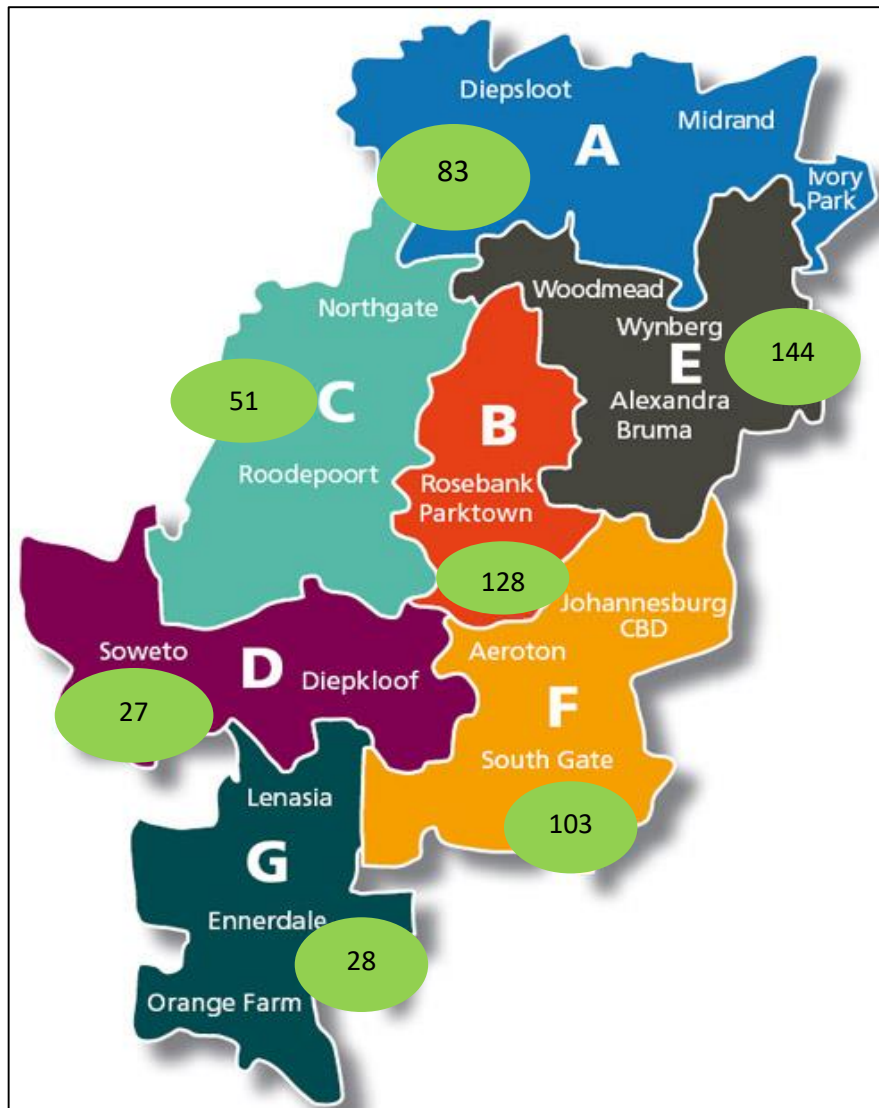

City of Joburg COVID19 cases situational Analysis as on the 29th April 2020 as on 29 April 2020

COVID19 Cases City of Joburg as on 29 April 2020

Total COVID19 cases = 744

Region A

- Beverley 4, Chartwell 4, Cheltondale 1, Dainfern 7, Fourways 7, Graigavon 1, Ivory Park 3, Jukskeipark 2, Kanana Park 1, Kyalami 6, Midrand 25, Paulshof 3, Rivonia 3, Sunningdale 2, Sunninghill 11, Waterfall City 1, Witkoppen 2.

Region C

- Boskruin 1, Braamfischer 2, Cosmo City 1, Cresta 1, Fairland 1, Florida 9, Honeydew 1, Northriding 2, Olivedale 1, Randpark Ridge 3, Roodepoort 18, Ruimsig 1, Stormill 1, Sundowner 3, Weltevredenpark 1, Wilropark 1, Windsor Glen 2, Windsor West 1

Region D

- Diepkloof 2, Dobsonville 1, Emdeni 2, Meadowlands 4, Orlando West 1, Pimville 1, Protea Glen 6, Soweto 2, Zola 8.

Region E

- Alan Manor 1, Alexandra 28, Athol 4, Atholhurst 1, Benmore 4, Bramley 5, Buccleuch 1, Cyrilidene 2, Douglasdale 1, Edenburg 1, Fairmount 1, Gallo Manor 1, Glenhazel 1, Greenstone 2, Houghton 1, Hyde Park 9, Illovo 8, Inanda 3, Kelvin 1, Kew 1, Khyber Rock 1, Killarney 2, Linksfield 1, Lombardy East 3, Lonehill 1, Lynndhurst 2, Melrose 3, Morningside 11, Norwood 2, Orange Grove 3, Orchards 4, Raedene 2, River Club 2, River Park 1, Rouxville 2, Sandhurst 1, Sandown 4, Sandringham 1, Sandton 14, Savoy 1, Saxonworld 1, Strathavon 1, Waverly 1, Wierda Valley 2, Woodmead 2

Region G

- Driezick 1, Eldoradopark 2, Ennerdale 1, Lenasia 21, Orange Farm 2, Zakaria Park 1

*Unallocated

- 180

Note: - The map was manually created to illustrate the COVID cases per regions, suburb, and township and is based on the address provided when the test was conducted